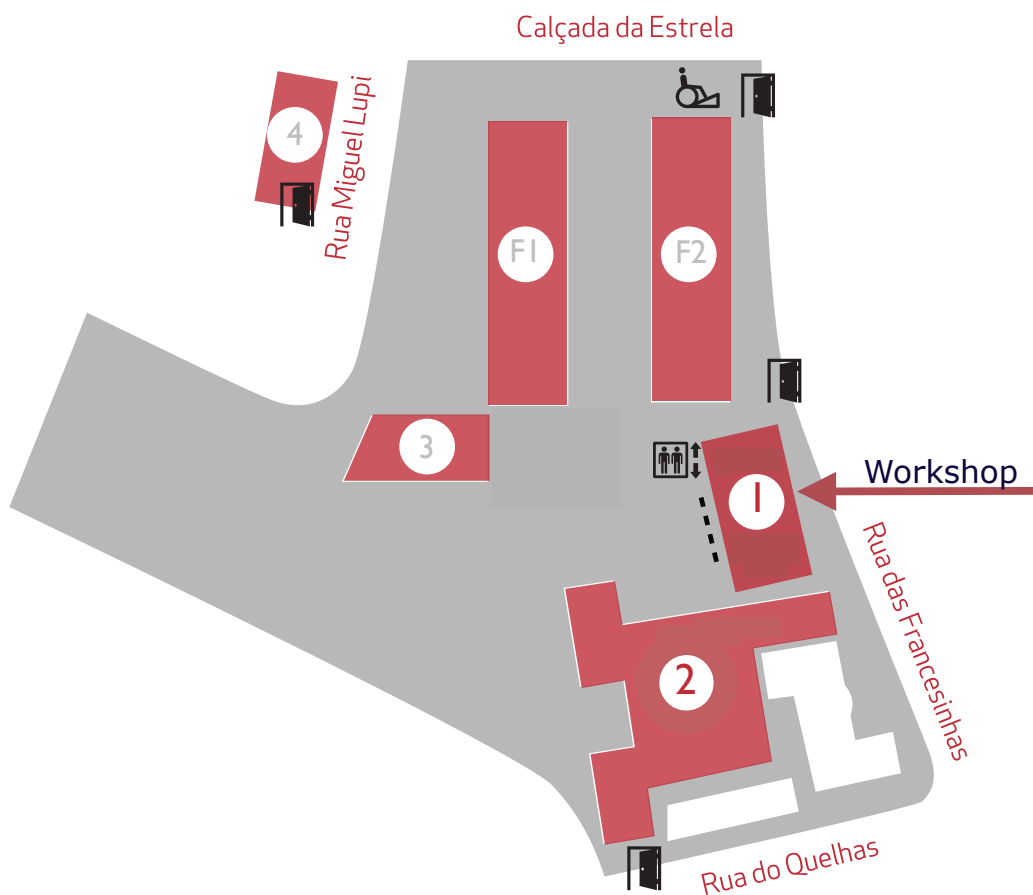

MAP OF ISEG BUILDINGS

1. New Quelhas Building

- Auditorium 4
 - Auditorium 5
 - Room 101
- } 1st floor

2. Quelhas Building

- Auditorium CGD
 - Auditorium 2
 - Auditorium 3
- } 2nd floor

- Room Staples
 - Room Santander
 - Room IAPMEI
 - Room CTT
 - Room Delta
- } 3rd floor

- Amphitheatre 2 - Novo Banco
 - Amphitheatre 3
 - Amphitheatre 4
 - Noble Hal
- } 4th floor

3. ISEG Library

4. Miguel Lupi Building

F1. Francesinhas I Building

F2. Francesinhas II Building

 Main Entrances

 Reduce Mobility Ramp

 Elevator

 Stairs